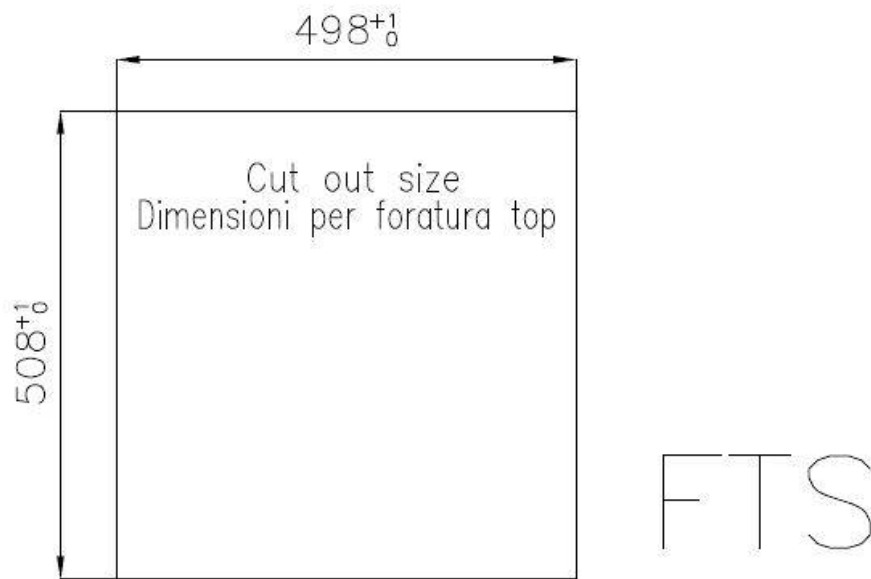

Width 51 cm

Bowl dimension 450x400mm

Number of bowls 1 bowl

Waste fitting Drain with automatic PM control

FEATURES

VINTAGE The Vintage finish gives the product a long-lived and elegant look, creating a surface that does not fear scratches.

Small radius Bowls with squared shapes with a modern design and an increased capacity, for a minimal aesthetics connected with an extreme praticity.

TECHNICAL DATA

Lavello serie KE cod. 2264/080

GALLERY

OPTIONAL ACCESSORIES