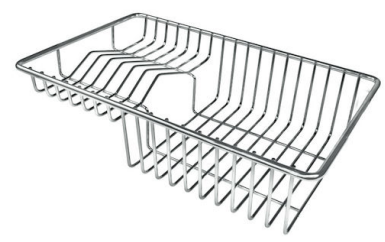

Small radius Bowls with squared shapes with a modern design and an increased capacity, for a minimal aesthetics connected with an extreme praticity.

TECHNICAL DATA

Lavello serie KE cod. 2264/080

GALLERY

OPTIONAL ACCESSORIES

CUVETTE PERFOREE INOX

A154 F00

* only in combination with the accessory
A644 F04

CUVETTE PLASTIQUE BLANCHE

A153 A00

**GRILLE POR.ASSIETTES INOX
mm214x379**

A100 C03

* only in combination with the accessory
A644 A01

**GRILLE PORTE-ASSIETTES INOX
250x425**

A100 B01

**GRILLE PORTE-ASSIETTES INOX
25x35**

A100 A54

* only in combination with the accessory
A644 F04

**PLANCHE DE DECOUPE CRYSTAL
23x41 CM**

A631 C00

**PLANCHE DE DECOUPE DOUBLE
HDPE**